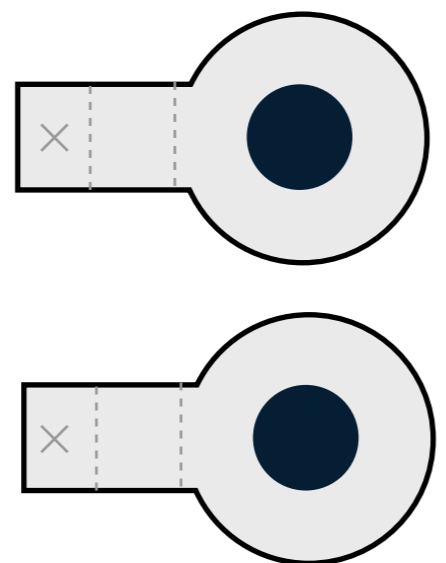

GLUE END OF GLASSES TO BACK OF FACE)

GLUE END OF GLASSES TO BACK OF FACE)

CUT OUT QUIFF ON 3 SIDES AND FOLD UP

MAKE A MOLECULE!

GLUE EACH EYE TO SHADED X

GLUE NOSE TO THE 2 MATCHING X's

GLUE MOUSTACHE TO SHADED TRIANGLE